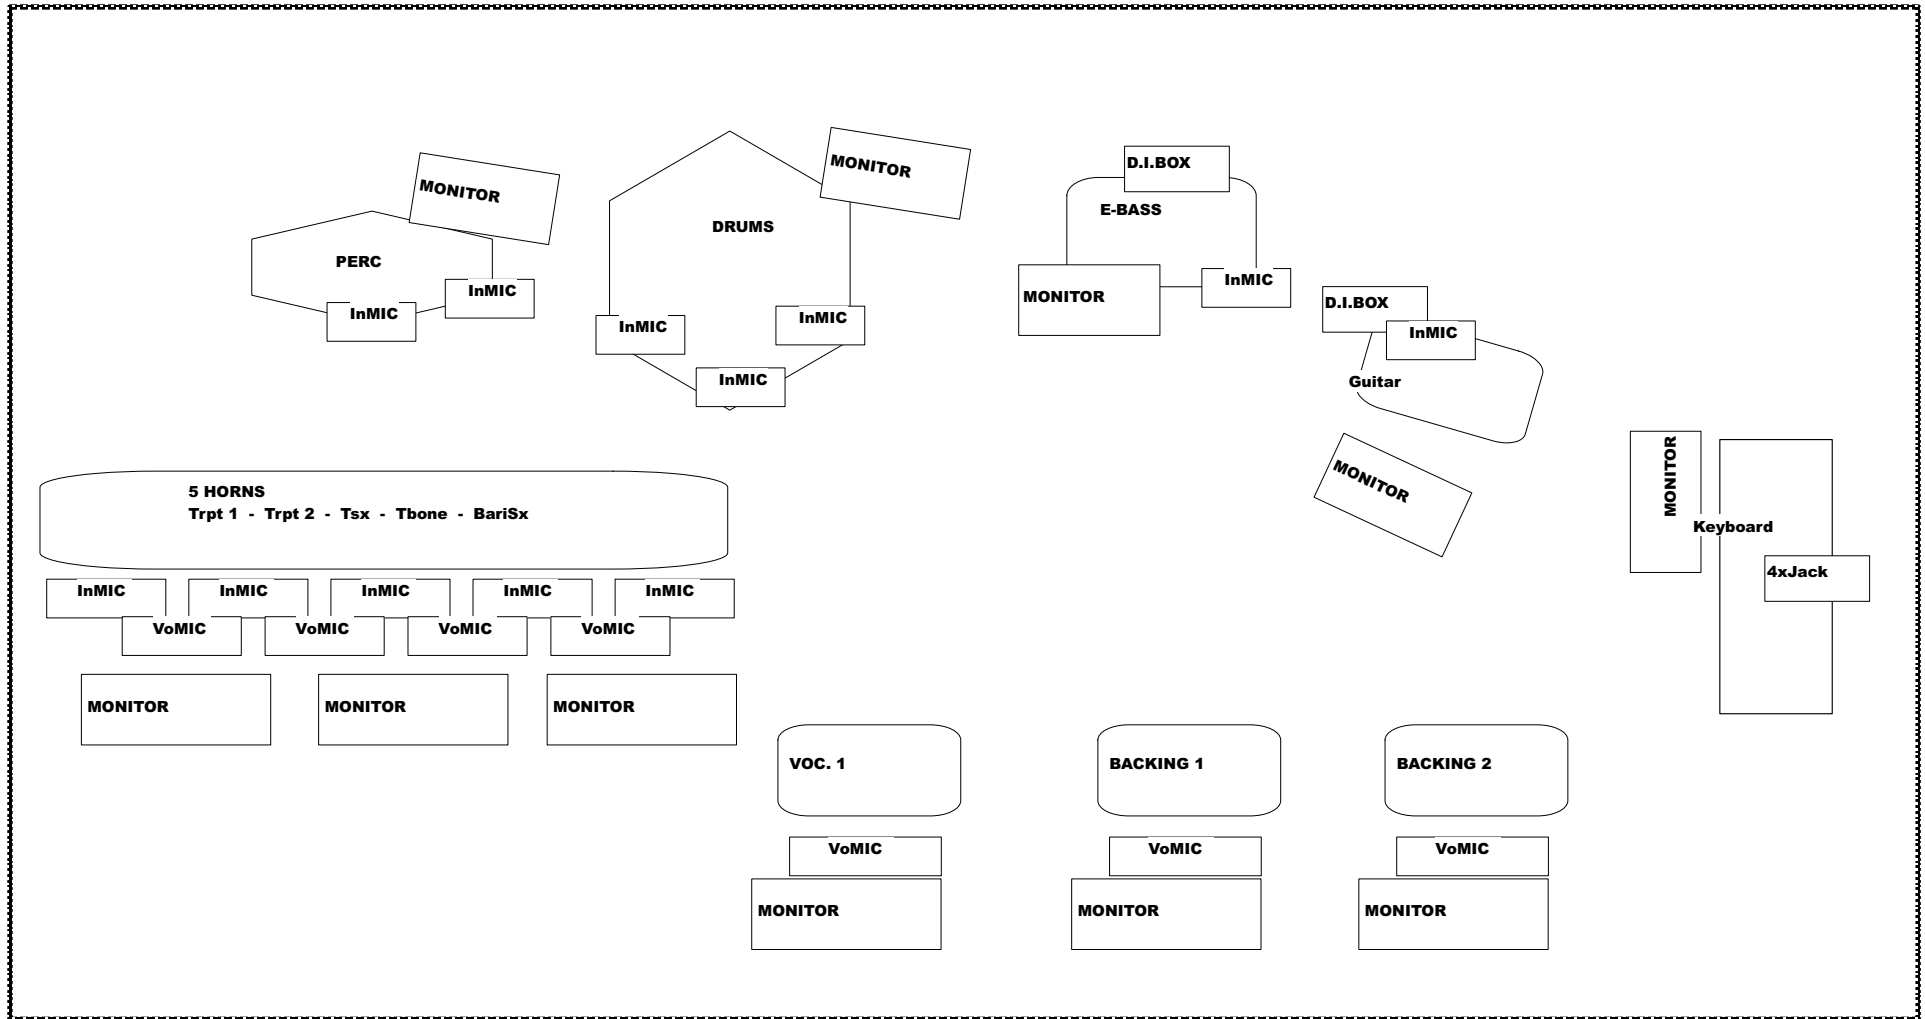

TOWER OF SOUL - STAGE PLAN

(Stand 12.02.24)

EQUIPMENT

MONITORS: 11
 MICROFON: 12 instr. (InMic) / 7 vocal (VoMic)
 D.I.BOX: 2
 KEYB-P.A: 2x2 Stereo (4)